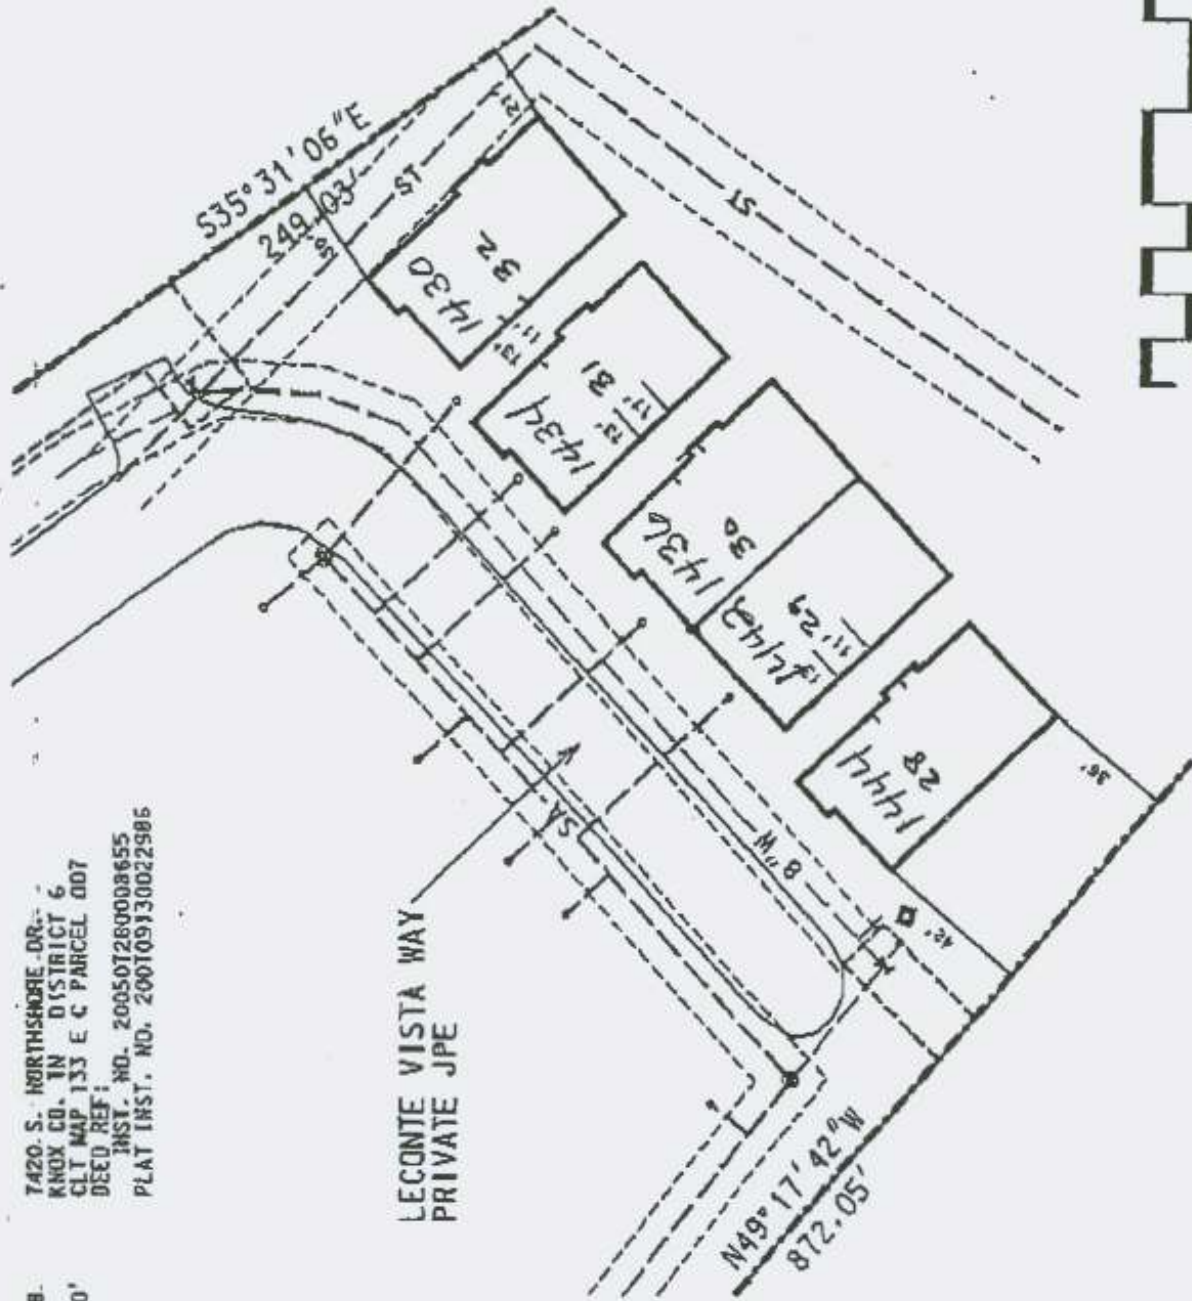

SUMMIT AT ROCKY HILL

OWNER ADDRESS

ROCKY HILL LAND PARTNERS LLC
1619 SCHAEFFER RD
KNOXVILLE, TN 37932

DATE: 9/1/08

SCALE 1" = 50'

7420 S. NORTHSIDE DR.
KNOX CO. TN DISTRICT 6
CLT MAP 133 E C PARCEL 007
DEED REF:
INST. NO. 200501260008655
PLAT INST. NO. 200109130022986

LECONTE VISTA WAY
PRIVATE JPE

SCALE: 1" = 50'